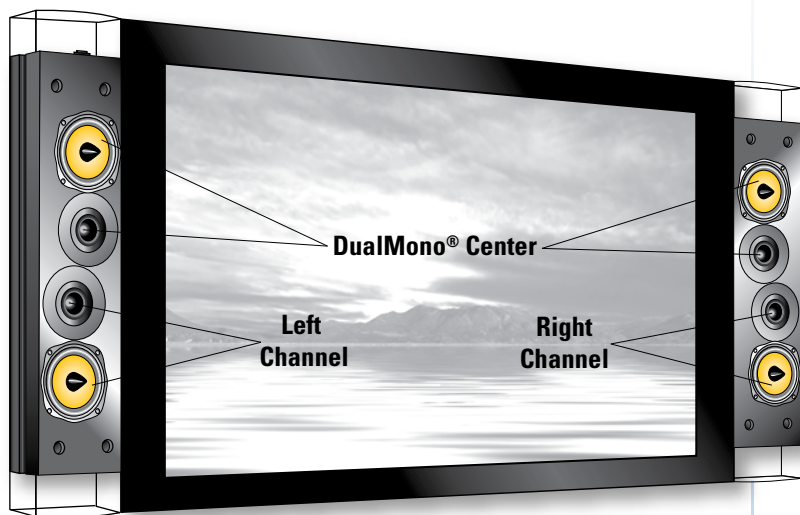

# lcr speakers

## APPLICATION GUIDE for a TOTAL INVOLVEMENT EXPERIENCE™

All Artison LCR's feature a patented DualMono® Center Channel. A unique technology which improves the reproduction of the audio. Two dedicated speakers located in the upper half of the left and right channel enclosures work together to project crisp clear dialogue from the center of the screen where it belongs.

Two Sleek unobtrusive enclosures attach directly to the video display which correctly matches the image and the sound of the front three channels. Proper center channel placement and the ability to move the sound with the picture is the best way to enjoy true audio / video integration, a Total Involvement Experience for the viewer.

All three in wall LCR models feature the same acoustic advantages of the attachable models plus the benefits of an easy installation. All three channels are housed in two slim self enclosed contemporary cabinets alleviating the need to cut into a stud below the television.