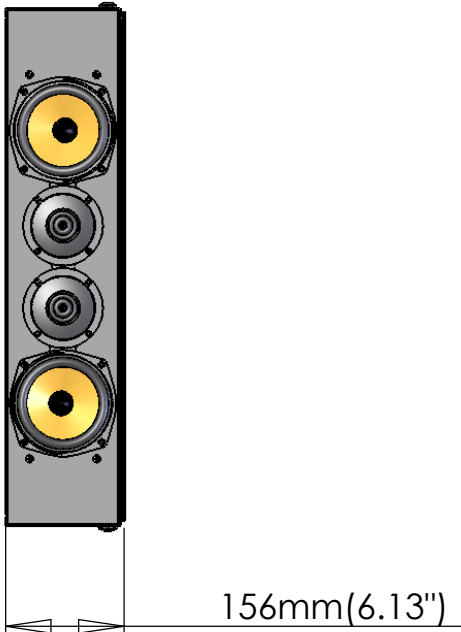

Masterpiece LCR

Note: Masterpiece was designed to be used with displays that require a grille of 705mm(27.75") or longer. All LCR models are 162mm(6.38") wide with the grille attached