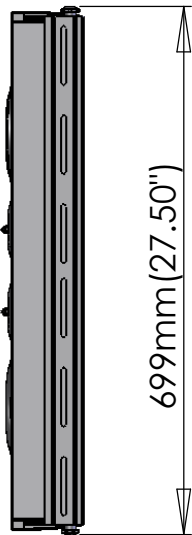

Masterpiece LCR

Note: Masterpiece was designed to be used with displays that require a grille of 705mm(27.75") or longer. All LCR models are 162mm(6.38") wide with the grille attached