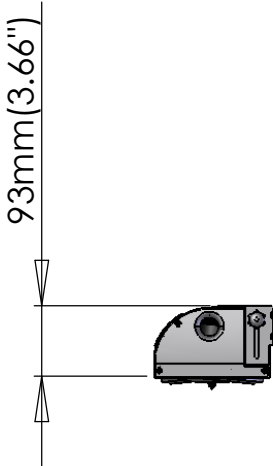

Masterpiece LCR

Note: Masterpiece was designed to be used with displays that require a grille of 705mm(27.75") or longer. All LCR models are 162mm(6.38") wide with the grille attached