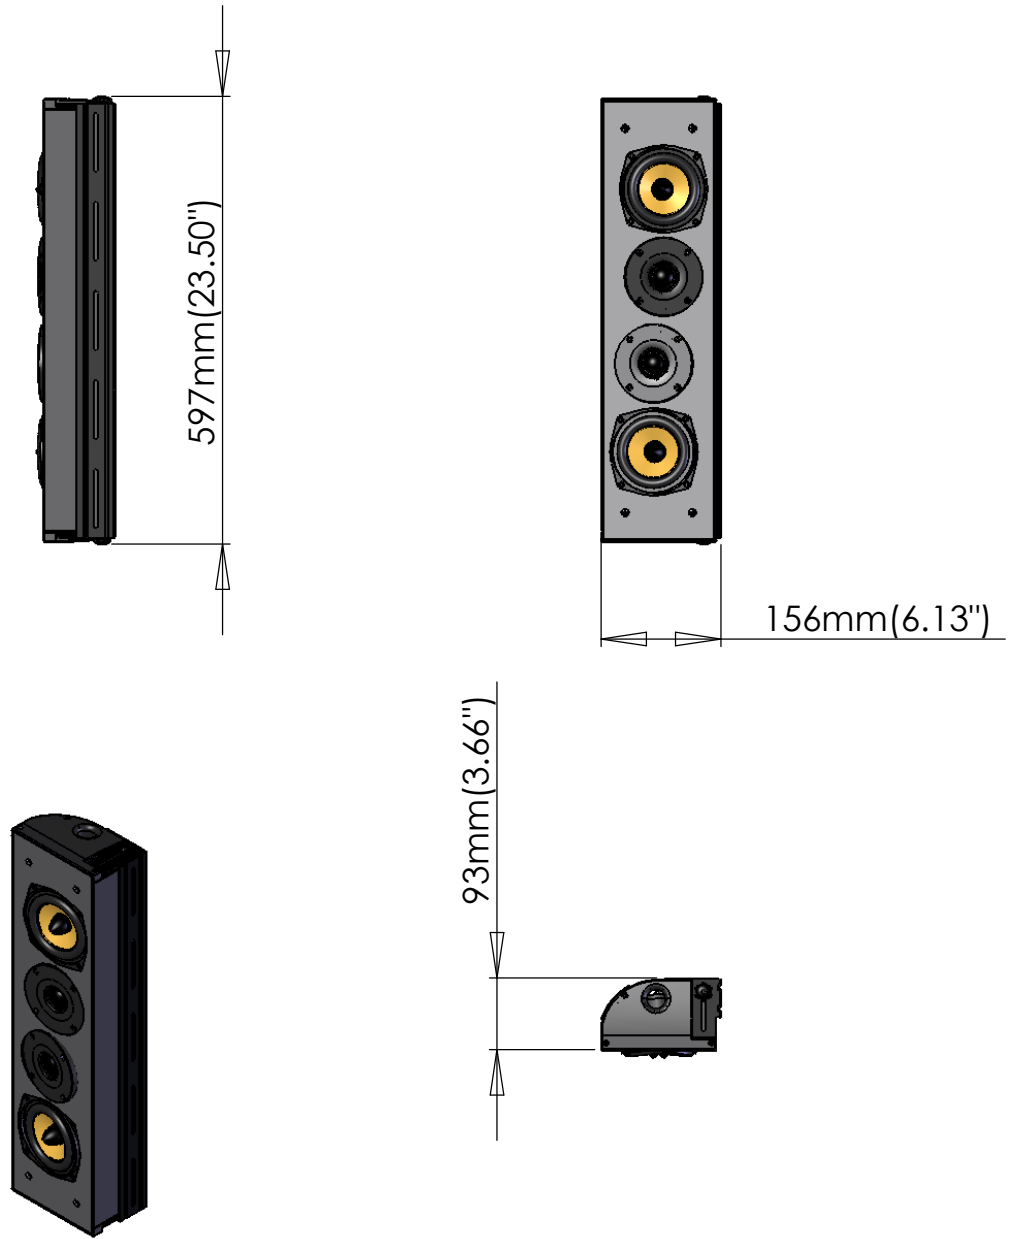

## Portrait LCR

**Note:** Portrait was designed to be used with displays that require a grille of 605mm(23.80") or longer. All LCR models are 162mm(6.38") wide with the grille attached